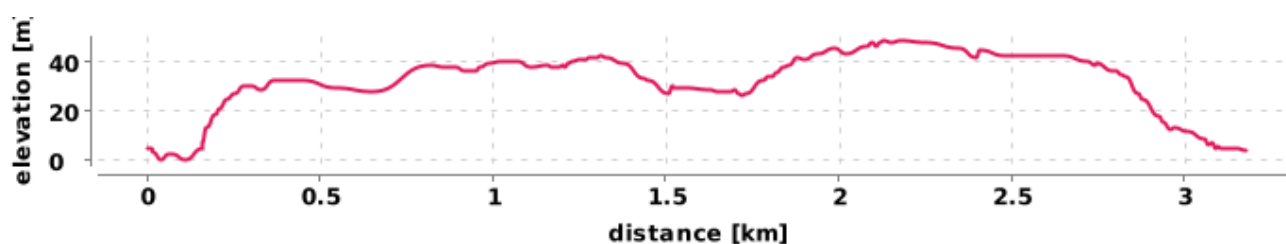

PORTHGAIN TO ABERYSTWYTH & THE BLUE LAGOON

Route Information

Porthgain to Aberiddy & The Blue Lagoon

Route Summary

Total Distance **3.18 km (1.98 mi)**
 Elevation **0 m at lowest point**
49 m at highest point
 Total Ascent **81 m**

Elevation Profile

Route Card

#	OS Grid Ref	Dist from start	Latitude	Longitude	Elevation
1	SM 814 325	0 km	51° 56' 52" N	5° 10' 53" W	5 m
Dist to next: 3.18 km , Ascent to next: 0 m					
2	SM 797 313	3.18 km	51° 56' 11" N	5° 12' 18" W	4 m