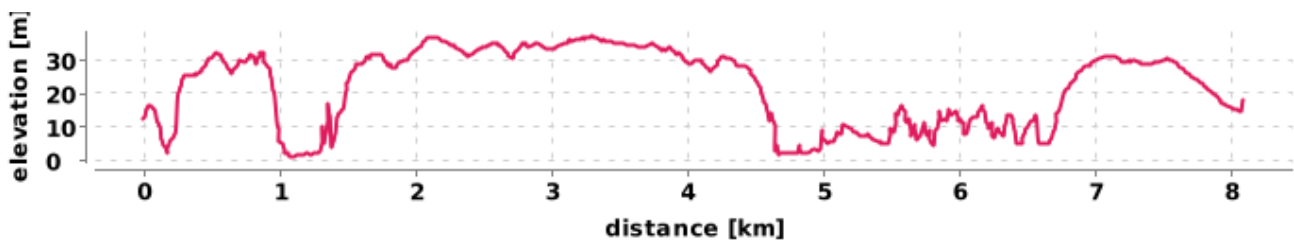

STACKPOLE QUAY WALK

Route Information

Stackpole Quay Walk

Route Summary

Total Distance **8.09 km (5.03 mi)**
Elevation **1 m at lowest point**
37 m at highest point
Total Ascent **198 m**

Elevation Profile

Route Card

#	OS Grid Ref	Dist from start	Latitude	Longitude	Elevation
---	-------------	-----------------	----------	-----------	-----------